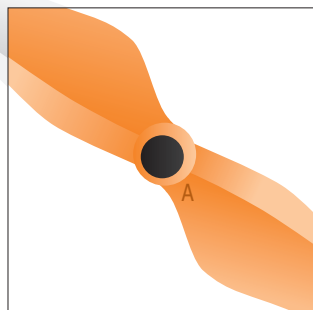

zoopa | Q55 zepto

Service information - Rotor replacement

Please note:

To ensure optimal flight characteristics, please regard the proper assembly and rotational direction of the propellers. The position of the marking (imprint/ stamp with letter A or B) can vary. It is placed on the up- or downside.

Flight direction from pilots view:
Forwards

Rotorblade – assignment

Number	Color	Label	Rotational direction
[1]	orange	A	right (CW)
[2]	orange	B	left (CCW)
[3]	white	A	right (CW)
[4]	white	B	left (CCW)