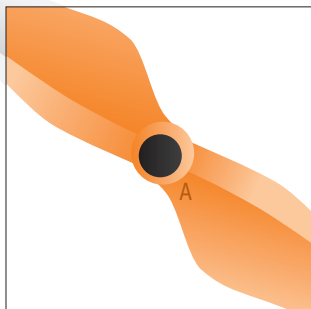

zoopa | Q155 roonin Service information - Rotor replacement

Please note:

To ensure optimal flight characteristics, please regard the proper assembly and rotational direction of the propellers. The position of the marking (imprint/ stamp with letter A or B) can vary. It is placed on the up- or downside.

Flight direction from pilots view:
Forwards

Rotorblade – assignment

| Number | Color | Label | Rotational direction |
|--------|--------|-------|----------------------|
| [1] | orange | A | right (CW) |
| [2] | orange | B | left (CCW) |
| [3] | black | A | right (CW) |
| [4] | black | B | left (CCW) |