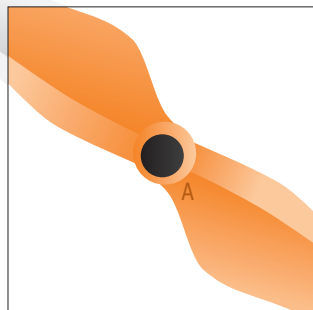

zoopa | Q166 Riot Service information - Rotor replacement

Please note:

To ensure optimal flight characteristics, please regard the proper assembly and rotational direction of the propellers. The position of the marking (imprint/ stamp with letter A or B) can vary. It is placed on the up- or downside.

Flight direction from pilots view:
Forwards

Rotorblade – assignment

Number	Color	Label	Rotational direction
[1]	orange	A	right (CW)
[2]	orange	B	left (CCW)
[3]	black	A	right (CW)
[4]	black	B	left (CCW)