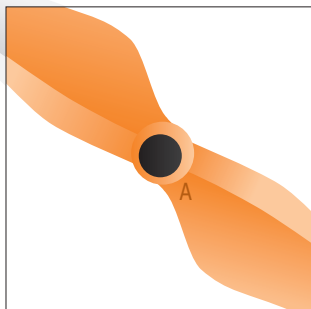

zoopa | Q400 HUNTER

Service information - Rotor replacement

Please note:

To ensure optimal flight characteristics, please regard the proper assembly and rotational direction of the propellers. The position of the marking (imprint/ stamp with letter A or B) can vary. It is placed on the up- or downside.

Flight direction from pilots view:
Forwards

Rotorblade – assignment

Number	Color	Label	Rotational direction
[1]	orange	B1	right (CW)
[2]	orange	A1	left (CCW)
[3]	white	B2	right (CW)
[4]	white	A2	left (CCW)