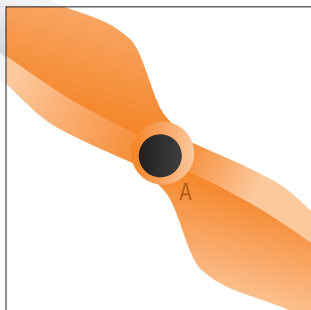

zoopa | Q420 cruiser Service information - Rotor replacement

Please note:

To ensure optimal flight characteristics, please regard the proper assembly and rotational direction of the propellers. The position of the marking (imprint/ stamp with letter A or B) can vary. It is placed on the up- or downside.

Flight direction from pilots view:
Forwards

Rotorblade – assignment

Number	Color	Label	Rotational direction
[1]	orange	A	right (CW)
[2]	orange	B	left (CCW)
[3]	black	A	right (CW)
[4]	black	B	left (CCW)