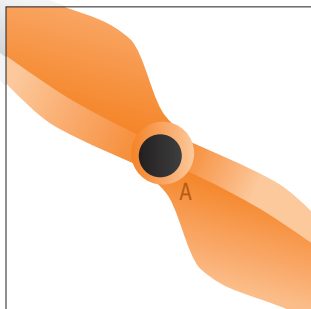

zoopa | Q650

Service information - Rotor replacement

Please note:

To ensure optimal flight characteristics, please regard the proper assembly and rotational direction of the propellers. The position of the marking (imprint/ stamp with letter A or B) can vary. It is placed on the up- or downside.

Flight direction from pilots view:
Forwards

Rotorblade – assignment

Number	Color	Label	Rotational direction
[1]	orange	A	right (CW)
[2]	orange	B	left (CCW)
[3]	white	A	right (CW)
[4]	white	B	left (CCW)